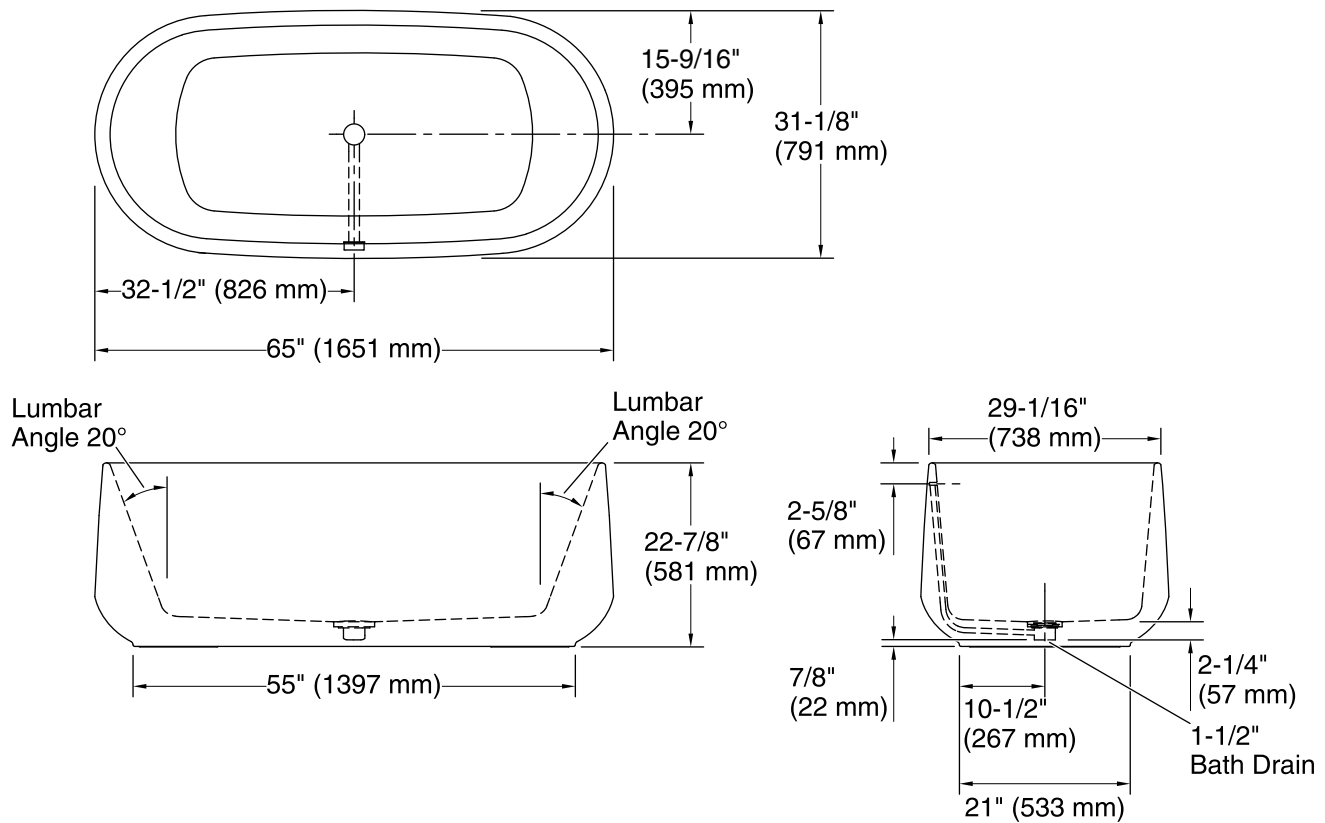

Technical Information

All product dimensions are nominal.

Installation:	Freestanding
Drain location:	Center
Basin area, bottom:	48-5/16" x 24-5/16" (1228 mm x 618 mm)
Basin area, top:	61-3/16" x 27-7/16" (1554 mm x 696 mm)
Weight:	320 lbs (145.1 kg)
Minimum floor load:	133.5 lbs/ft ² (651.8 kg/m ²)
Water depth:	17-1/8" (435 mm)
Water capacity:	90 gal (340.7 L)
Template:	Footprint, 1314997, not required, not included

Notes

Measure your actual product for rough-in details.

Install this product according to the installation instructions.

The hot water supply should be 70% of the capacity of the bath or greater. Installations will vary.

Allow for 3" (76 mm) diameter of clearance around the drain pipe on finished floor material to prevent drain body interference during installation.